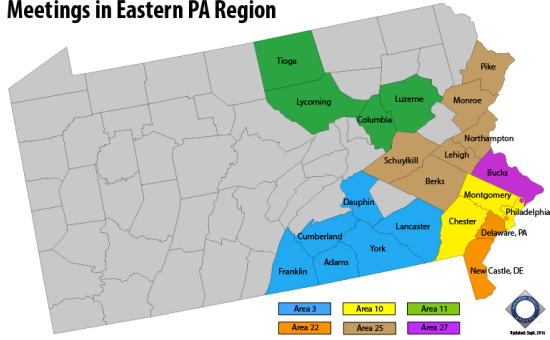

Meetings in Eastern PA Region

Meetings by Area

March 10, 2019

51 meetings + 4 Narateen = 55

Day	Area 3	Area 25	Area 10	Area 11	Area 27	Area 22
	ASR - Sherry Sn (11 mtgs)	ASR – Mickey B. (9 mtgs)	ASR – Manny C. (11 mtgs + 1 teen)	ASR – OPEN (3 mtgs)	ASR – Charlene H. (8 mtgs + 2 teen)	ASR – George S. (9 mtgs + 1 teen)
Mon	Gettysburg	Stroudsburg	Jenkintown	Williamsport	Morrisville	West Phila
(12)	Greencastle	Bethlehem	Bryn Mawr		Narateen Neshaminy HS*	
	Harrisburg					
	Shrewsbury Mon.					
	York					
Tu	Lancaster	Fleetwood	Lansdale		Newtown Bucks	Aston
(11)		Easton	South Phila			
		Coopersburg 3-5-19	West Chester			
			Torresdale		Bedminster	Bear, DE
Wed	Annvile 9-5-18	Nazareth	Somerton	Montoursville	Croydon	Eddystone
(10)		Honesdale	Plymouth Meeting		Elkins Park	Claymont, DE
					Doylestown	
Thur	Hanover	Allentown	Phoenixville	Bloomsburg	Northeast Phila.	Norwood Thurs.
(11)	Shrewsbury Thursday		Willow Grove			
	Jonestown	Tamaqua	Narateen Willow Gr			
Fri					Langhorne	Wallingford/Media
(4)					Narateen Langhorne	Narateen Wallingford
Sat (2)	Lemoyne					Havertown
Sun (2)			Eagleville			Norwood Sun.

*Neshaminy Narateen open only to Neshaminy students. Weekday rotates according to school schedule