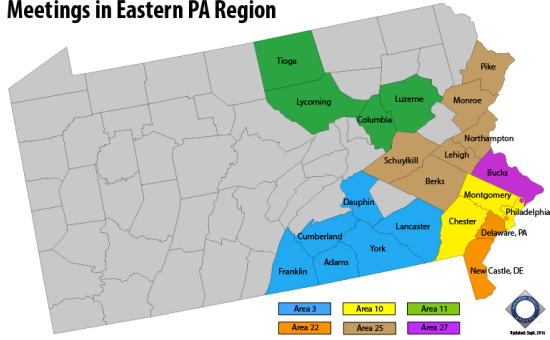

Meetings in Eastern PA Region

Meetings by Area

May 6, 2019

51 meetings + 4 Narateen = 55

Day	Area 3	Area 25	Area 10	Area 11	Area 27	Area 22
	ASR - Sherry Sn (11 mtgs)	ASR – Mickey B. (9 mtgs)	ASR – Manny C. (11 mtgs + 1 teen)	ASR – OPEN (3 mtgs)	ASR – Charlene H. (8 mtgs + 2 teen)	ASR – George S. (9 mtgs + 1 teen)
Mon	Gettysburg	Bethlehem	Jenkintown	Williamsport	Morrisville	West Phila
(12)	Greencastle		Bryn Mawr		Narateen Neshaminy HS*	
	Harrisburg					
	Shrewsbury Mon.					
	York					
Tu	Lancaster	Fleetwood	Lansdale		Newtown Bucks	Aston
(11)		Easton	South Phila			
		Coopersburg 3-5-19	West Chester			
			Torresdale		Bedminster	Bear, DE
Wed	Annvile 9-5-18	Nazareth	Somerton	Montoursville	Croydon	Eddystone
(10)		Honesdale	Plymouth Meeting		Elkins Park	Claymont, DE
					Doylestown	
Thur	Hanover	Allentown	Phoenixville	Bloomsburg	Northeast Phila.	Norwood Thurs.
(11)	Shrewsbury Thursday	Stroudsburg	Willow Grove			
	Jonestown	Tamaqua	Narateen Willow Gr			
Fri					Langhorne	Wallingford/Media
(4)					Narateen Langhorne	Narateen Wallingford
Sat (2)	Lemoyne					Havertown
Sun (2)			Eagleville			Norwood Sun.

*Neshaminy Narateen open only to Neshaminy students. Weekday rotates according to school schedule